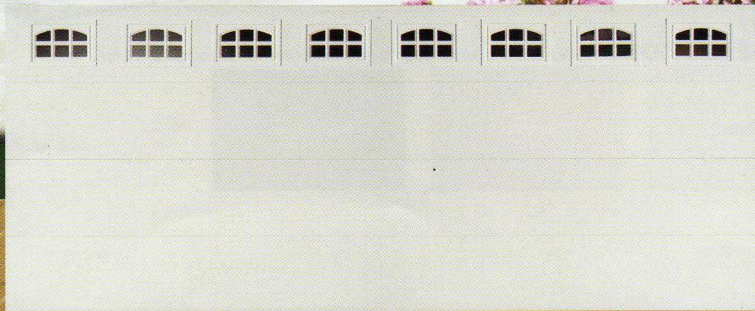

STRONG/STYLISH

model **2283/2284** **RAISED PANEL/FLUSH SANDWICH DOOR**

An attractive, select model engineered for durability and energy efficiency. These doors are available in three pre-painted, easy to care for colors, with an insulated core that protects through the harshest conditions. The beauty of this door is continued on the inside with polyester coated steel protection. Designed to complement a wide variety of home styles, this model will provide many years of dependable service.

18' x 7' white with cascade window trims

The Door to Quality.