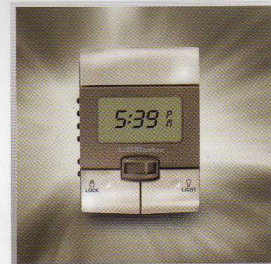

ELITE SERIES

3585

3/4 HP Belt Drive
Garage Door Opener

THE ULTIMATE BLEND OF QUIET AND POWER.

When power and quiet are requirements, the 3585 delivers both.

Smooth-running super-quiet operation only our steel-reinforced belts and patented MVIS® system can provide. The 3585 delivers 50% more power to lift garage doors effortlessly with precision and whisper-quiet operation.

- 200-watt lighting
- Meets all UL325 requirements
- Lifetime motor and belt warranty

LiftMaster®, the only professionally installed openers with 3/4 HP strength.

ACCESSORIES INCLUDED

Premium Remote

Innovative design automatically streams brilliant blue lights from the push-button windows when you pass your hand over the remote.

Smart Control Panel™

Displays time, temperature and diagnostic messages in 3 languages. A motion sensor turns opener lights on "hands-free" and a convenient "learn" button easily programs remotes.

At Chamberlain, safety is a major part of our mission.